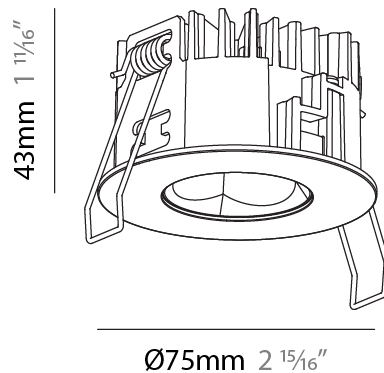

GENERAL

Series: Oiko Pro Round
Subseries: Oiko Pro Round
Brand: Prolight
Division: Architectural
Mounting Type: Recessed
Mounting Location: Ceiling
Subcategory: Downlight

PHYSICAL

Shape: Round
Diameter (mm): 75
Diameter (in): 2 15/16
Height (mm): 43
Height (in): 1 11/16
Ceiling Thickness (mm): 1 - 25
Ceiling Thickness (in): 1/16 - 1 3/16
Min. Recessing Depth (mm): 50
Min. Recessing Depth (in): 1 15/16
Light Distribution: Direct
Diffuser: Lens Pack - Spread Lens / Linear Spread Lens / Honeycomb Louver
Fixture Finish: SSR / BKV / CWI / CRY / HAB / UFT / ITA / RUA / FTG / MYG / LOD / PUS / FRO / FUP / KIA / POP / BLS / SPG / MEY / GOH / GUM / CHC / COM / ABZ / JAG / OBR / MOS / ROR
Fixture Material: Aluminum Die Cast
Cut-out Measurements: 68mm / 2 11/16" Diameter

ELECTRICAL

Lamp Type: LED (Zhaga Standard)
Input Wattage (W): 14
Total Output Wattage (W): 12.7
Dimming: Dali Dimming
Driver Included: No
Driver Location: Recessed Housing
Driver Type: Constant Current - Universal (120Vac only for DALI driver)
Driver Class: Class 2
Input Voltage (V): 120 - 277
Constant Current (MA): 700

LED

Color Temperature (°K): 2700-6500 Tunable White
Max. Delivered Lumen (lm): 1381
Nominal Lumen (lm): 1460
CRI: >93 CRI
Lamp Life (hrs): 50000
Special LEDs offerings: Tunable White

OPTICAL

Reflector°: 62
Adjustability: Fixed

RATINGS AND CERTIFICATIONS

Certified By: Certified for North American Standards
IP rating: IP20